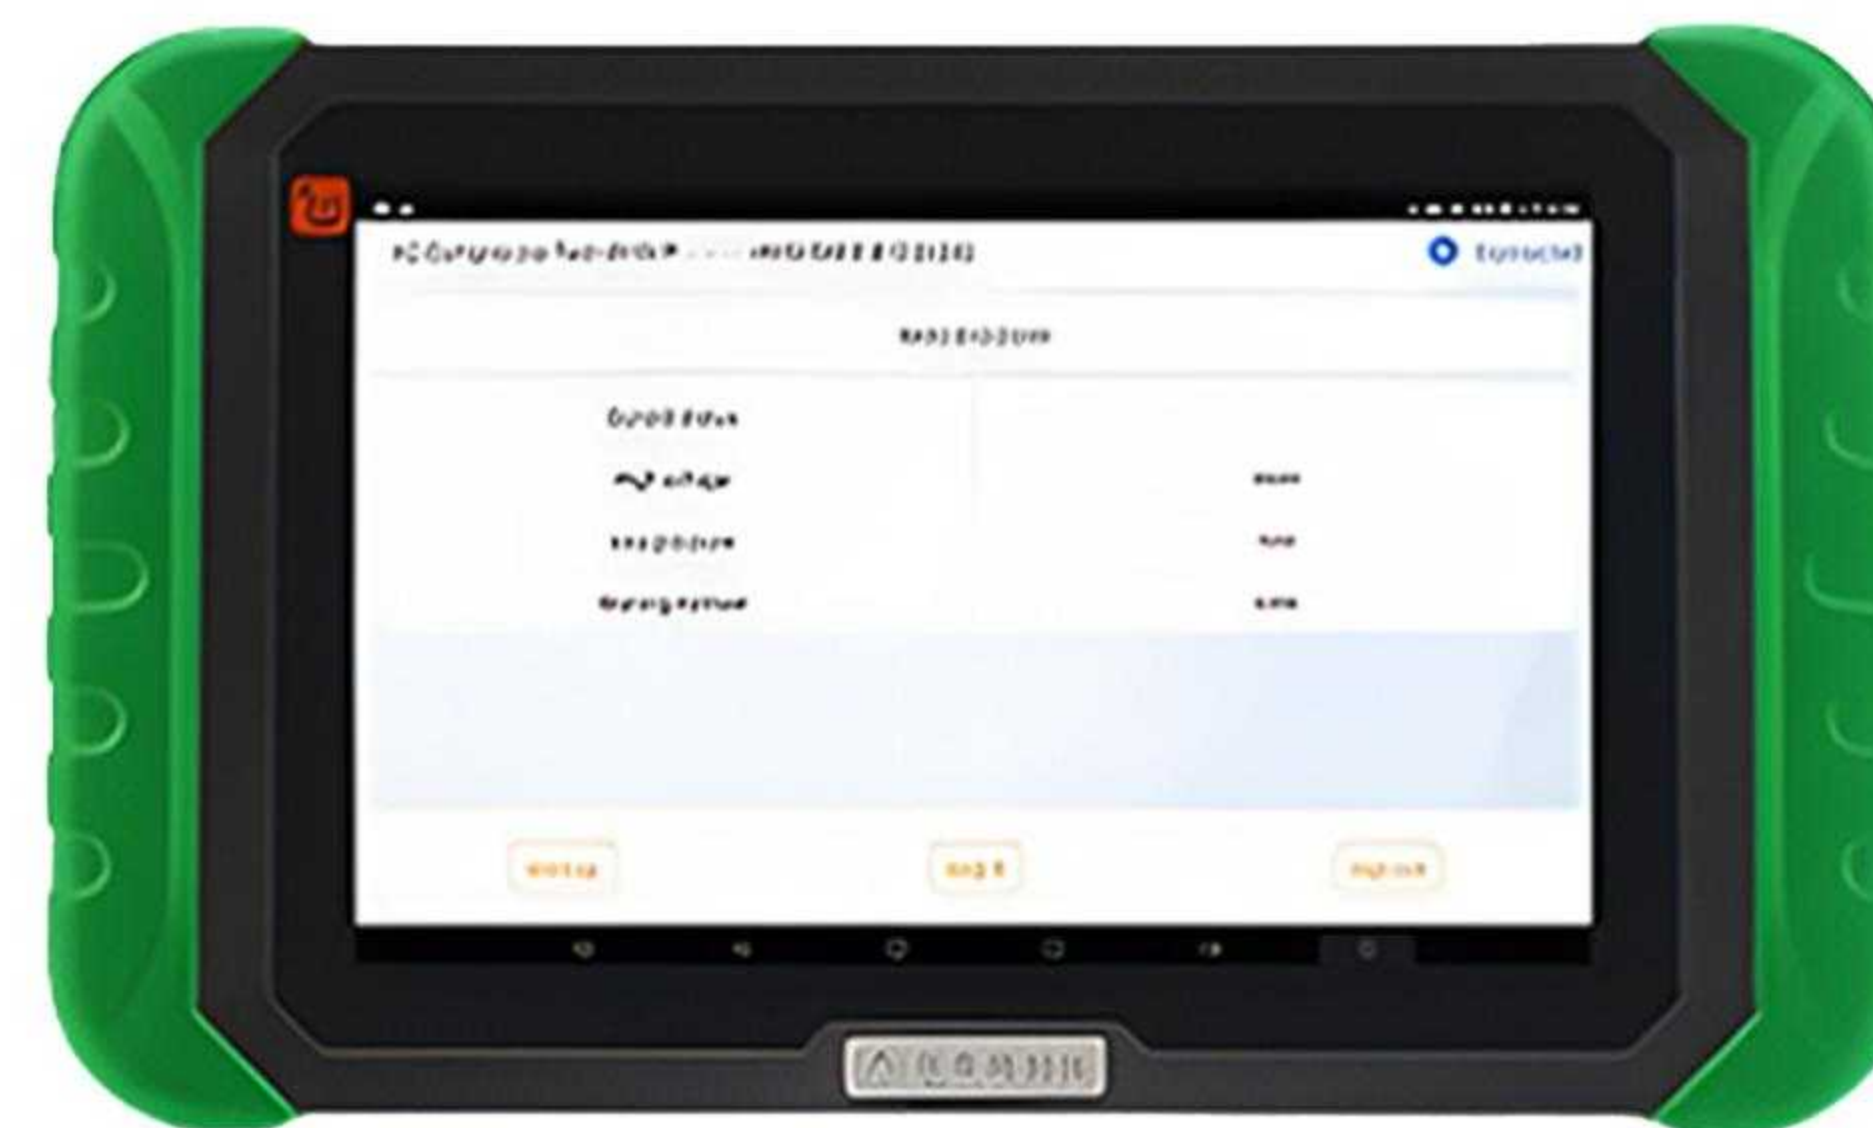

Black Diamond Drill D80 PRO

Black Diamond Drill C80+ of JBT S&T

Black Diamond Drill C80 EV of JBT S&T

Tire pressure tester

OCLEYA DIAGNOSTIC INSTRUMENT

6154C

T6154A

T6PT3G